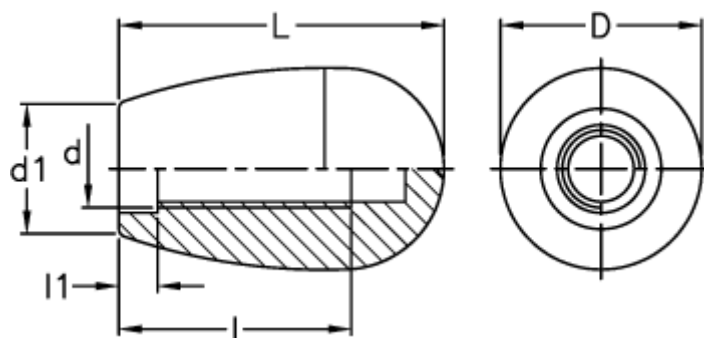

Data Sheet

Article number: 2304021202
Description: E+G Handle
I.222/55-M12

Measures

d = M12

D = 33

d1 = 20

l = 35

L = 54

l1 = 8